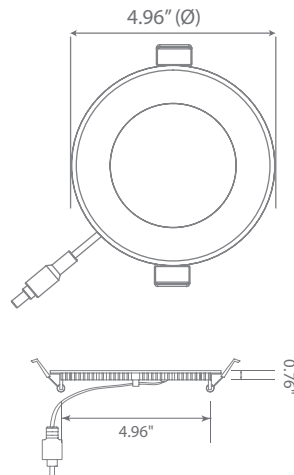

Product Dimensions