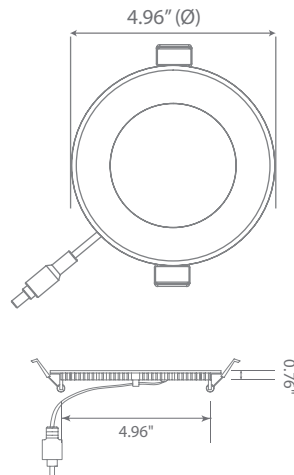

LED DLC4S-2000e

Fixture Class: 4" Slim Fixed

Product Description

LED DLC4S-2000e, made for small spaces a recessed can or tall fixture won't fit, this compact and ultra-slim downlight is designed to reduce energy costs and maintenance worries. With spring action clips and a separate junction box, this 4-inch downlight eliminates housing and makes for the easiest installation ever. Only 9 watts and available in welcoming Soft White (3000K), the DLC4S-2000e guarantees uniform light distribution with edge-lit LED technology. See Euri Lighting DLC4S-2040e for crisp Bright White (4000K) and DLC4S-2050e for luminous Cool White (5000K).

Specifications

| Input Power | Input Voltage | Lumen Output | Beam Angle | Center Beam | CCT |
|-------------|-------------------|--------------|---------------|--------------|---------------|
| 9 W | 120V/60Hz | 600 lm | 120° | NA cd | 3000 K |
| CRI | Luminous Efficacy | Power Factor | Input Current | Base | Lamp Lifespan |
| 80 | 66 lm/W | 0.9 | 0.075 A | Junction Box | 30,000 Hrs. |

Product Features

Dimmable

Abutted & Covered

No Housing Required

Damp Rated

Product Dimensions

Product Photometric Data