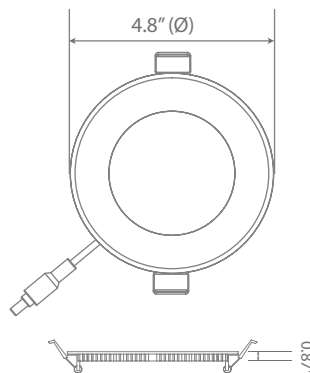

Product Dimensions