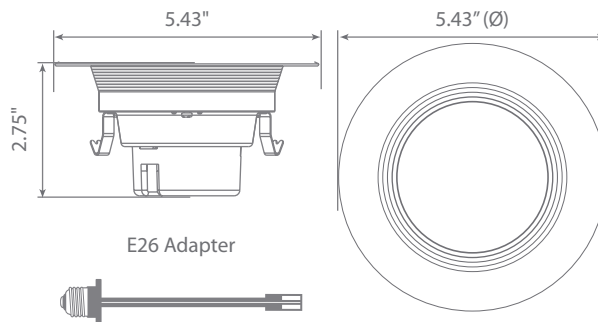

Product Dimensions