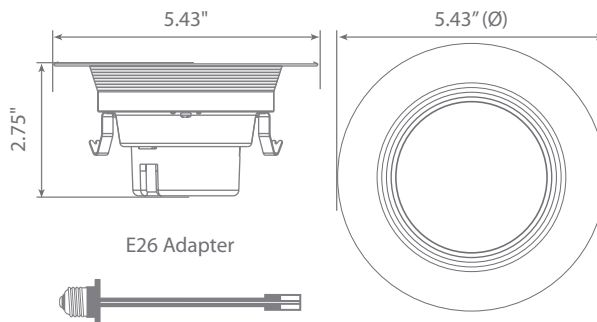

Product Dimensions