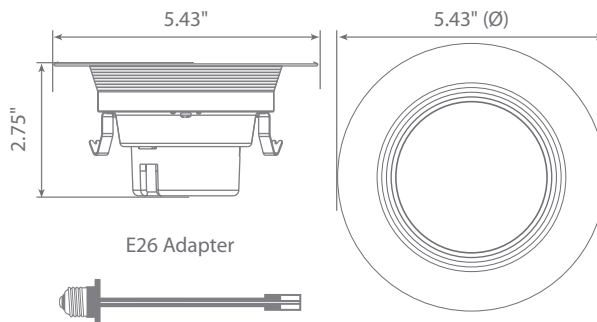

Product Dimensions