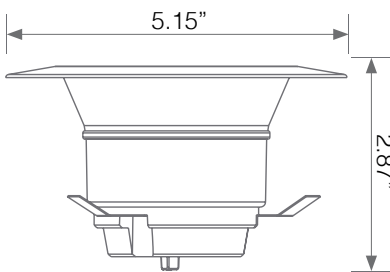

10 Watts

5CCT Selectable

90+ CRI

Energy Efficient

Dimmable
(Using Triac)

Damp Rated

Electrical Specifications

Model No.	Input Power	Input Voltage	Lumen Output	Beam Angle	Center Beam	CCT
DLC4-10W100swj	10 W	120 V	650-750 lm	100°	N/A	2700 /3000 /3500 4000 /5000K

CRI	Luminous Efficacy	Power Factor	Input Current	Base	Lamp Lifespan	Estimated Yearly Cost
90+	65-75 lm/W	0.9	0.091 A	E26 Adapter	50,000 Hrs.	\$ 1.20

Mechanical Specifications

Rating	Operational Temperature	Inner Box QTY.	Master Box QTY.	Dimensions(in.)	UPC Code
Damp Rated	-4°F - 40°F	1 pcs	20 pcs	5.15"(ø) x 2.87"(H)	811174035053

Product Dimensions

Product Photometric Data

Unit: cd
Average Diffuse Angle(50%): 93.9 °

— C0-C180 — C90-C270