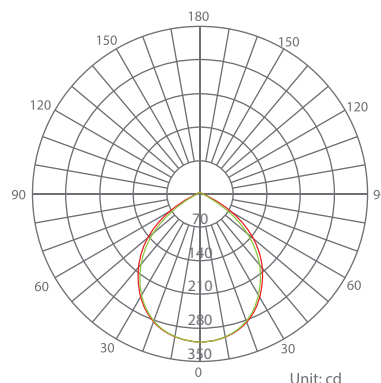

10 Watts

5CCT Selectable

90+ CRI

Energy Efficient

Dimmable
(Using Triac)

Damp Rated

Electrical Specifications

Model No.	Input Power	Input Voltage	Lumen Output	Beam Angle	Center Beam	CCT
DLC4-10W100swj	10 W	120 V	650-750 lm	100°	N/A	2700 /3000 /3500 4000 /5000K

CRI	Luminous Efficacy	Power Factor	Input Current	Base	Lamp Lifespan	Estimated Yearly Cost
90+	65-75 lm/W	0.9	0.091 A	E26 Adapter	50,000 Hrs.	\$ 1.20

Mechanical Specifications

Rating	Operational Temperature	Inner Box QTY.	Master Box QTY.	Dimensions(in.)	UPC Code
Damp Rated	-4°F - 40°F	1 pcs	20 pcs	5.15"(ø) x 2.87"(H)	811174035053

Product Dimensions

Product Photometric Data

Unit: cd
Average Diffuse Angle(50%): 93.9 °

— C0-C180 — C90-C270