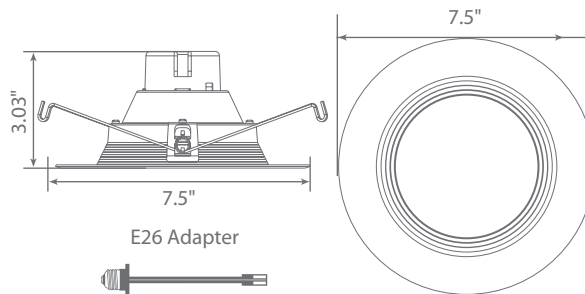

Specifications

Input Power	Input Voltage	Lumen Output	Beam Angle	Center Beam	CCT
18 W	120 V	1260 lm	96°	N/A	4000 K
CRI	Luminous Efficacy	Power Factor	Input Current	Base	Lamp Lifespan
90+	70 lm/W	0.9	0.16 A	E26 Adapter	35,000 Hrs.

Product Features

Dimmable

Instant-On/Off

Mercury Free

Wet Rated

Product Dimensions

Product Photometric Data