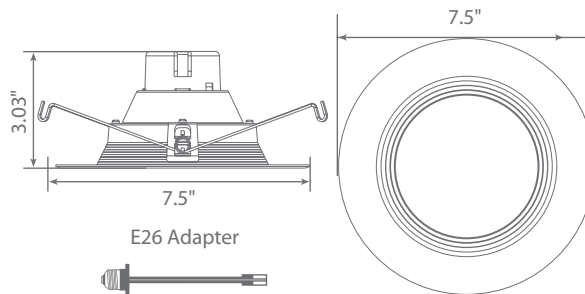

Product Dimensions