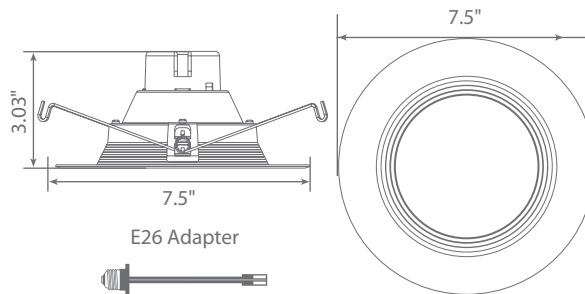

Product Features

Dimmable

Instant-On/Off

Mercury Free

Wet Rated

Product Dimensions

Product Photometric Data