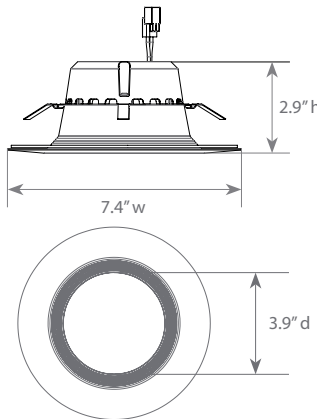

Product Dimensions