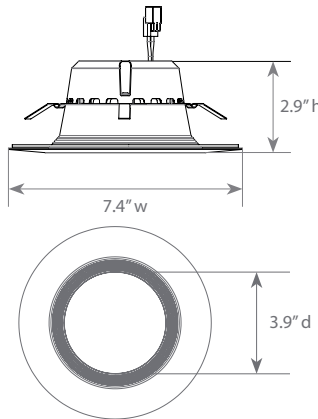

Product Dimensions