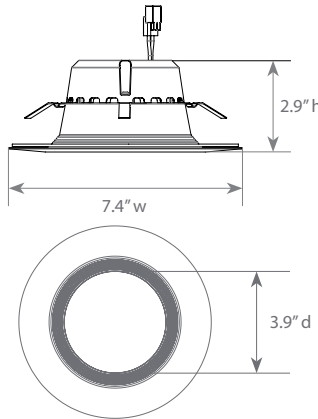

Product Dimensions