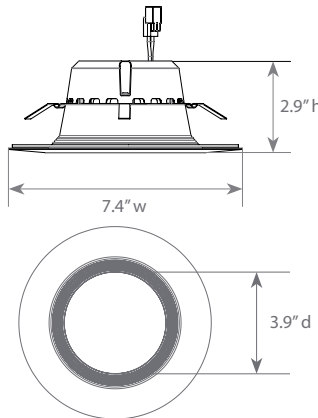

Product Dimensions