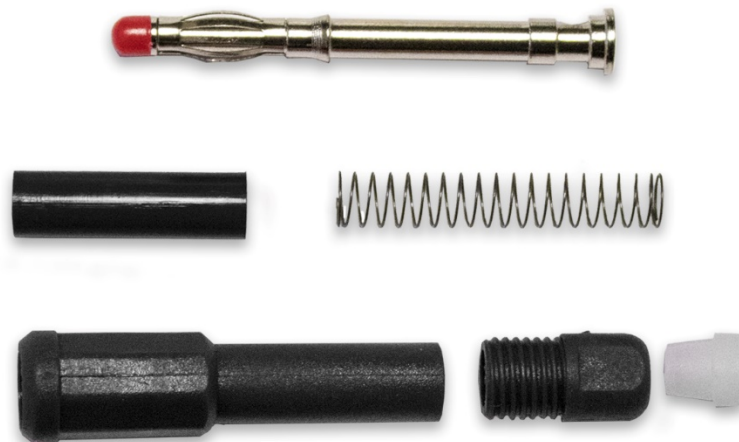

BU-32604-@
(Retractable Banana Plug)

- Mueller's BU-32604 is a spring loaded retractable banana plug.
- Fits into 4mm Banana Jacks (shrouded/unshrouded).
- Easy solder connection with wire between 14-18AWG.
- Material: Housing – Nylon
 Contact – Nickel plated Brass and Beryllium Copper
- Rating: 20 Amps, 1000V Cat III, 1500V Cat II
- Color: The "@" in the model number represents color. Available colors:
 -0 Black, -2 Red, -4 Yellow, -6 Blue, -9 White
- RoHS 2 Compliant