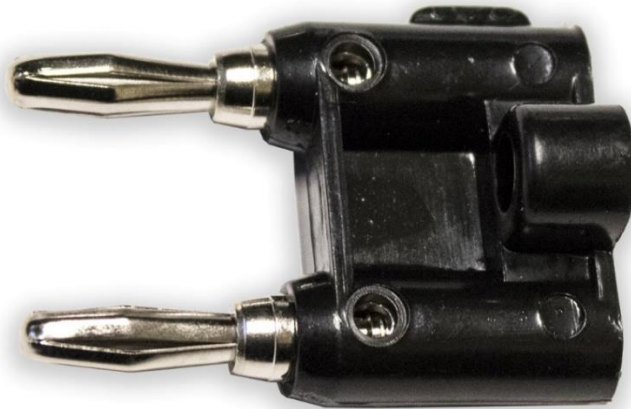

BU-00247-@**(Solderless, Stackable Dual Banana Plug)**

- The BU-00247 is a stackable, dual banana plug with industry standard 0.75" center-to-center plug spacing.
- Overall length 1.625" (41mm), plug center-to-center spacing = 0.75" (19.1mm)
- Wires can be attached via axial setscrews.
- Material: Banana plug Nickel-plated brass
 Spring Nickel-plated phosphor bronze
 Insulator PVC
- Ratings: Current 15 Amps
- Color: The "@" in the model number indicates color. Available colors are:
 -0 Black, -2 Red
- RoHS 3 compliant