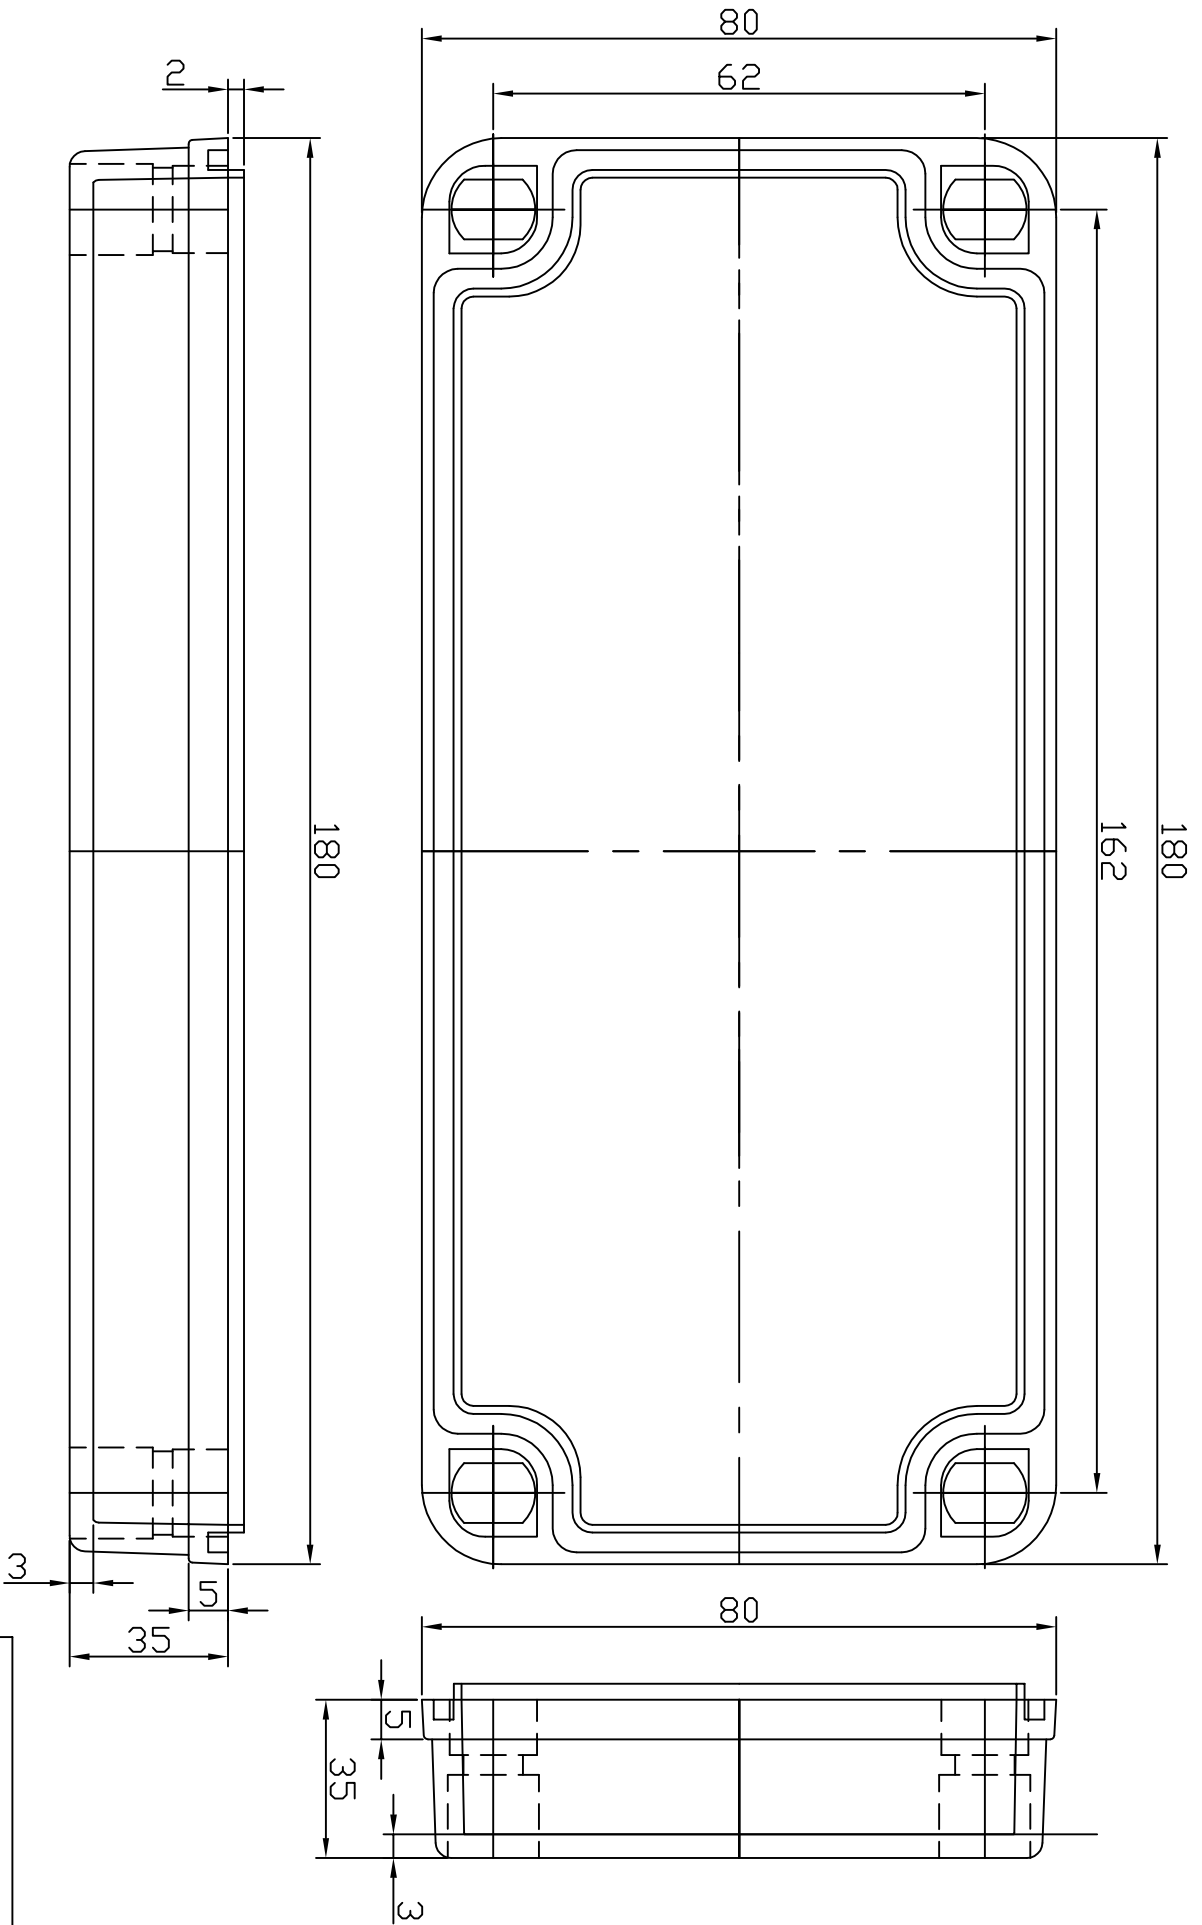

주식회사	박스권	DWG.
UNIT	MM	SCALE
DRAWN	CHECKED	REVIEWED
PROJECTION	3rd	RESIN
BC-081808		BDDY

주식회사 박스코	DWG.						
UNIT	MM	SCALE	3:1	PROJECTION	3:1	RESIN	BC-081808 COVER
DESIGNER	CHECKER	APPROVER	DATE	NO.	REV.		