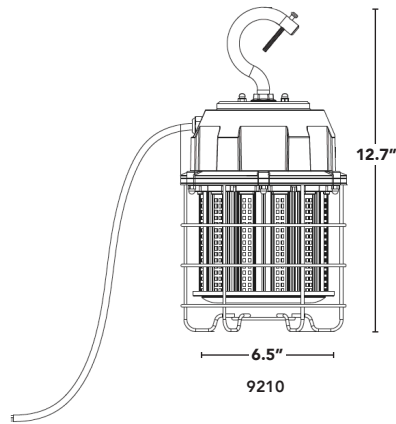

WORK LIGHTS

HIGH BAY WORK LIGHT

-> quick install metal hook

↑
6'
power cord

- > **277V rated** - also works on 120V, 208V and 240V.
- > 100W LED is comparable to 400W HID.
- > Rugged construction with caged protection for the harshest work environments.
- > Ultra-bright 12,000 lumen output with high CRI and 5000K color temperature.
- > 6' power cord with stripped leads for easy installation.

ALSO WORKS ON 208V & 240V

INSTALL METHOD

INGRESS PROTECTION

CRI

BEAM ANGLE

-40°F to 122°F

OPERATING TEMP

50,000hrs RATED LIFE

SURGE PROTECTION

PART #	UPC	REPLACES	WATTAGE	LUMENS	COLOR (K)
LED-9210-50K	844006062941	400 W HID	100W	12000	5000K

Available from Major Electronix | sales@majorelectronix.com | 800-966-2345 | www.productsforautomation.com