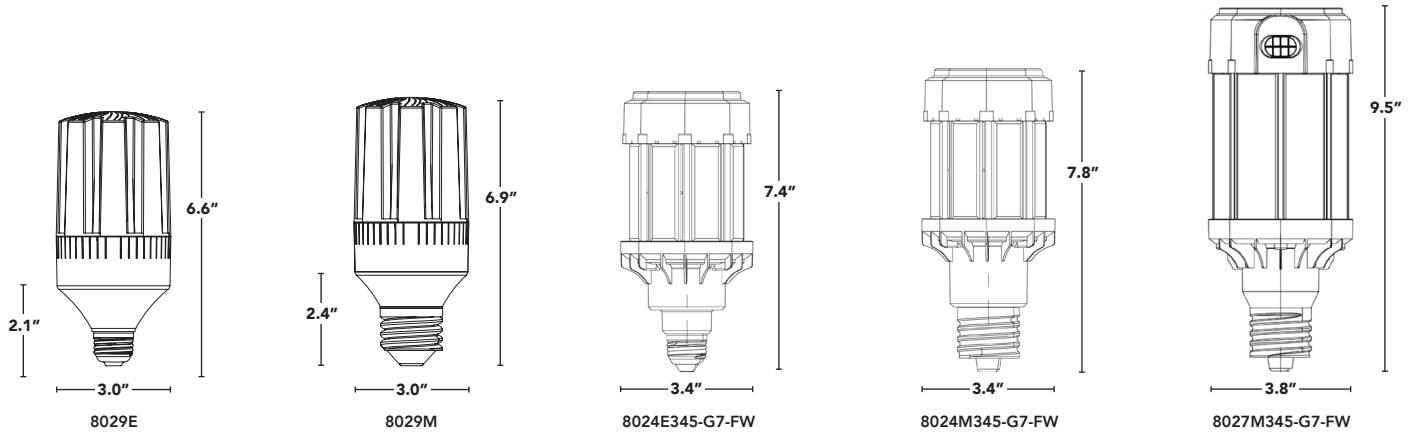

| PART # | UPC | REPLACES | WATTAGE | LUMENS | FLEXCOLOR | BASE | DLC CODES |
|------------------------|--------------|----------------|---------------|-------------|-------------------|------|-----------|
| LED-8029E345-A-FW | 84400606067 | 70W-100W-150W | 12W-18W-24W | 1550-3360 | 3000K/4000K/5000K | E26 | N/A |
| LED-8029M345-A-FW | 84400606068 | 70W-100W-150W | 12W-18W-24W | 1550-3360 | 3000K/4000K/5000K | EX39 | PVPFGTKS |
| LED-8024E345-G7-FW | 844006060718 | 175W-250W-320W | 35W-45W-60W | 5140-8870 | 3000K/4000K/5000K | E26 | N/A |
| LED-8024M345-G7-FW | 844006060725 | 175W-250W-320W | 35W-45W-60W | 5140-8870 | 3000K/4000K/5000K | EX39 | PE8R4NVO |
| LED-8027M345-G7-FW | 844006060756 | 320W-400W | 80W-100W-110W | 11370-15730 | 3000K/4000K/5000K | EX39 | PMXF5D5C |
| LED-8027M345-G7-FW-HV* | 844006077129 | 320W-400W | 80W-100W-110W | 11370-15730 | 3000K/4000K/5000K | EX39 | N/A |