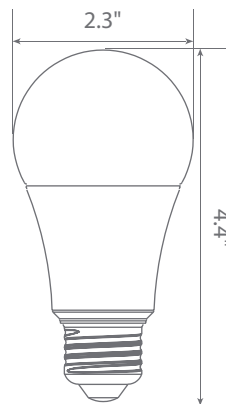

Product Dimensions