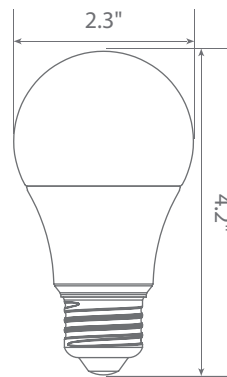

Product Dimensions